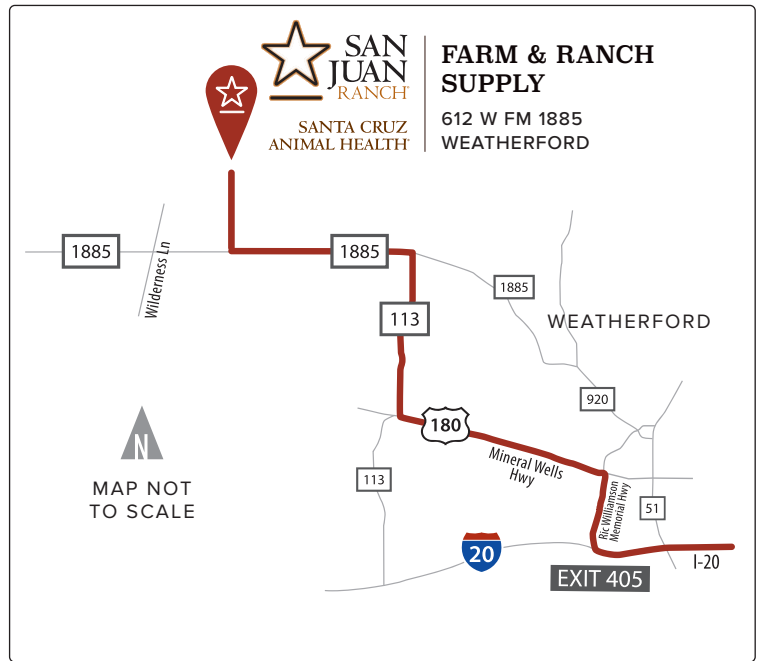

DIRECTIONS TO EVENT

Note: GPS devices may not be accurate

- 1) From Interstate-20 (I-20):
- 2) Take Exit #405 onto Ric Williamson HWY
- 3) Take Ric Williamson North (2.5 miles)
- 4) Turn left onto Mineral Wells Hwy/US-180 W (9 miles)
- 5) Turn right onto N FM 113 / FM-113 (8 miles)
- 6) Turn left onto FM-1885/W FM 1885 (1 mile)
- 7) Enter right into driveway at **612 W FM 1885**

Driveway is long; keep driving until you see parking.

**DON'T
MISS
IT!**

CUSTOMER APPRECIATION **LUNCHEON** *and* **OPEN HOUSE**

WEDNESDAY, OCTOBER 2, 2024 • 11:00 am - 3:00 pm

At Santa Cruz Animal Health Farm & Ranch Supply

612 W FM 1885 - Weatherford TX (On San Juan Ranch property)

Event Info Questions: (800) 457-3801 [Ext 3]

★ **FEATURING PRIME RIB** ★

AND OPEN HOUSE AT **SANTA CRUZ ANIMAL HEALTH**
FARM & RANCH SUPPLY with SPECIALS on UltraCruz® products